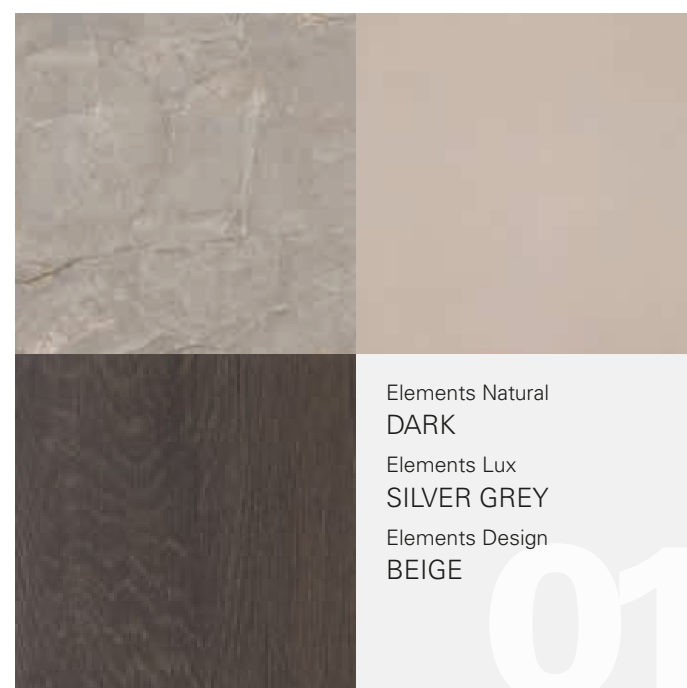

ELEMENTS

Proposte di abbinamenti

Tre elementi ispirativi diversi, tre collezioni moderne e di forte personalità, un unico progetto completo, dinamico ed estremamente innovativo: con Elements, Keope apre la strada ad un nuovo modo di pensare il vivere moderno, dove superfici differenti, complete nella loro essenza, convivono armoniosamente negli spazi, offrendo molteplici soluzioni interpretative. In questa sezione Keope suggerisce una selezione di abbinamenti possibili, studiati per offrire ad architetti e progettisti evoluti strumenti utili per il loro lavoro: è nell'accostamento di Elements Design, Elements Lux ed Elements Natural che si rivela tutto il fascino dell'armonia.