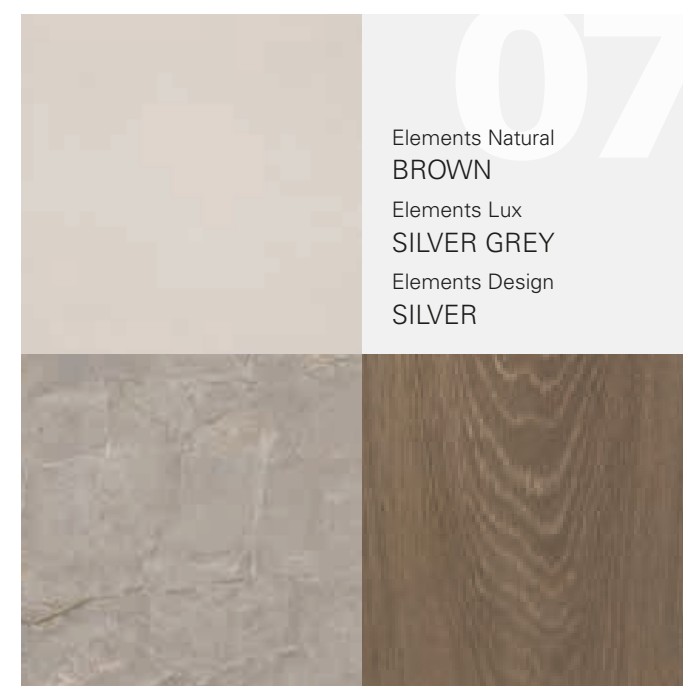

ELEMENTS

Proposte di abbinamenti

Tre elementi ispirativi diversi, tre collezioni moderne e di forte personalità, un unico progetto completo, dinamico ed estremamente innovativo: con Elements, Keope apre la strada ad un nuovo modo di pensare il vivere moderno, dove superfici differenti, complete nella loro essenza, convivono armoniosamente negli spazi, offrendo molteplici soluzioni interpretative. In questa sezione Keope suggerisce una selezione di abbinamenti possibili, studiati per offrire ad architetti e progettisti evoluti strumenti utili per il loro lavoro: è nell'accostamento di Elements Design, Elements Lux ed Elements Natural che si rivela tutto il fascino dell'armonia.