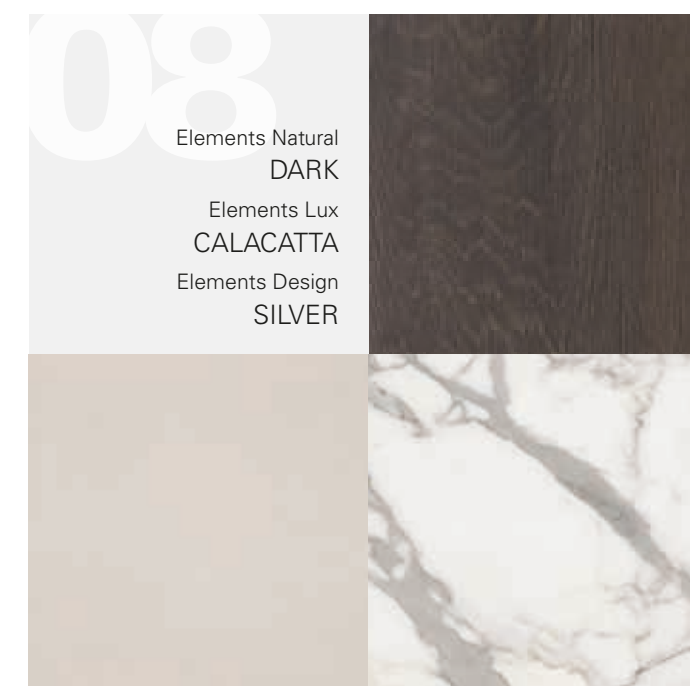

ELEMENTS

Proposte di abbinamenti

Tre elementi ispirativi diversi, tre collezioni moderne e di forte personalità, un unico progetto completo, dinamico ed estremamente innovativo: con Elements, Keope apre la strada ad un nuovo modo di pensare il vivere moderno, dove superfici differenti, complete nella loro essenza, convivono armoniosamente negli spazi, offrendo molteplici soluzioni interpretative. In questa sezione Keope suggerisce una selezione di abbinamenti possibili, studiati per offrire ad architetti e progettisti evoluti strumenti utili per il loro lavoro: è nell'accostamento di Elements Design, Elements Lux ed Elements Natural che si rivela tutto il fascino dell'armonia.