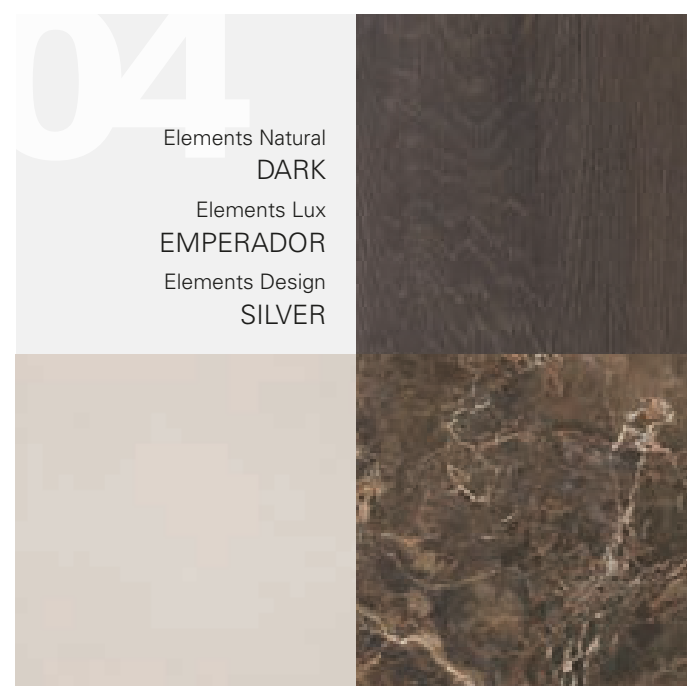

ELEMENTS

Proposte di abbinamenti

Tre elementi ispirativi diversi, tre collezioni moderne e di forte personalità, un unico progetto completo, dinamico ed estremamente innovativo: con Elements, Keope apre la strada ad un nuovo modo di pensare il vivere moderno, dove superfici differenti, complete nella loro essenza, convivono armoniosamente negli spazi, offrendo molteplici soluzioni interpretative. In questa sezione Keope suggerisce una selezione di abbinamenti possibili, studiati per offrire ad architetti e progettisti evoluti strumenti utili per il loro lavoro: è nell'accostamento di Elements Design, Elements Lux ed Elements Natural che si rivela tutto il fascino dell'armonia.