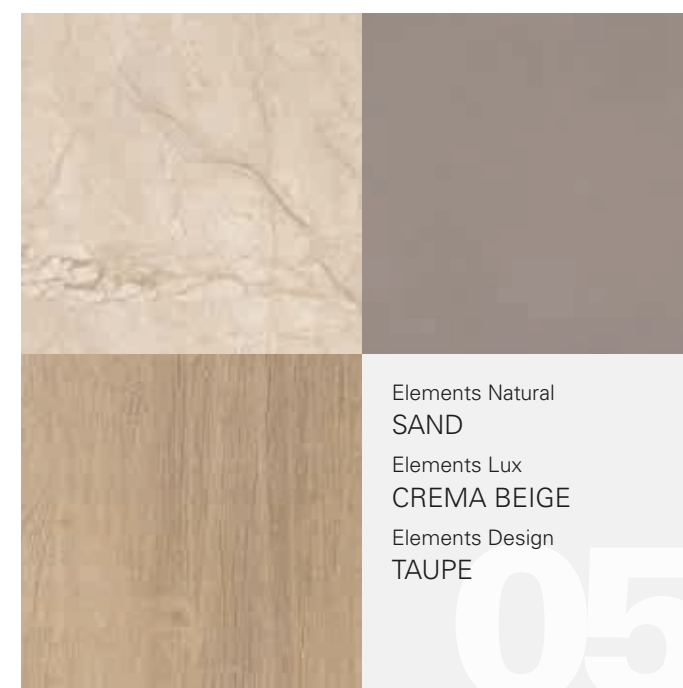

ELEMENTS

Proposte di abbinamenti

Tre elementi ispirativi diversi, tre collezioni moderne e di forte personalità, un unico progetto completo, dinamico ed estremamente innovativo: con Elements, Keope apre la strada ad un nuovo modo di pensare il vivere moderno, dove superfici differenti, complete nella loro essenza, convivono armoniosamente negli spazi, offrendo molteplici soluzioni interpretative. In questa sezione Keope suggerisce una selezione di abbinamenti possibili, studiati per offrire ad architetti e progettisti evoluti strumenti utili per il loro lavoro: è nell'accostamento di Elements Design, Elements Lux ed Elements Natural che si rivela tutto il fascino dell'armonia.