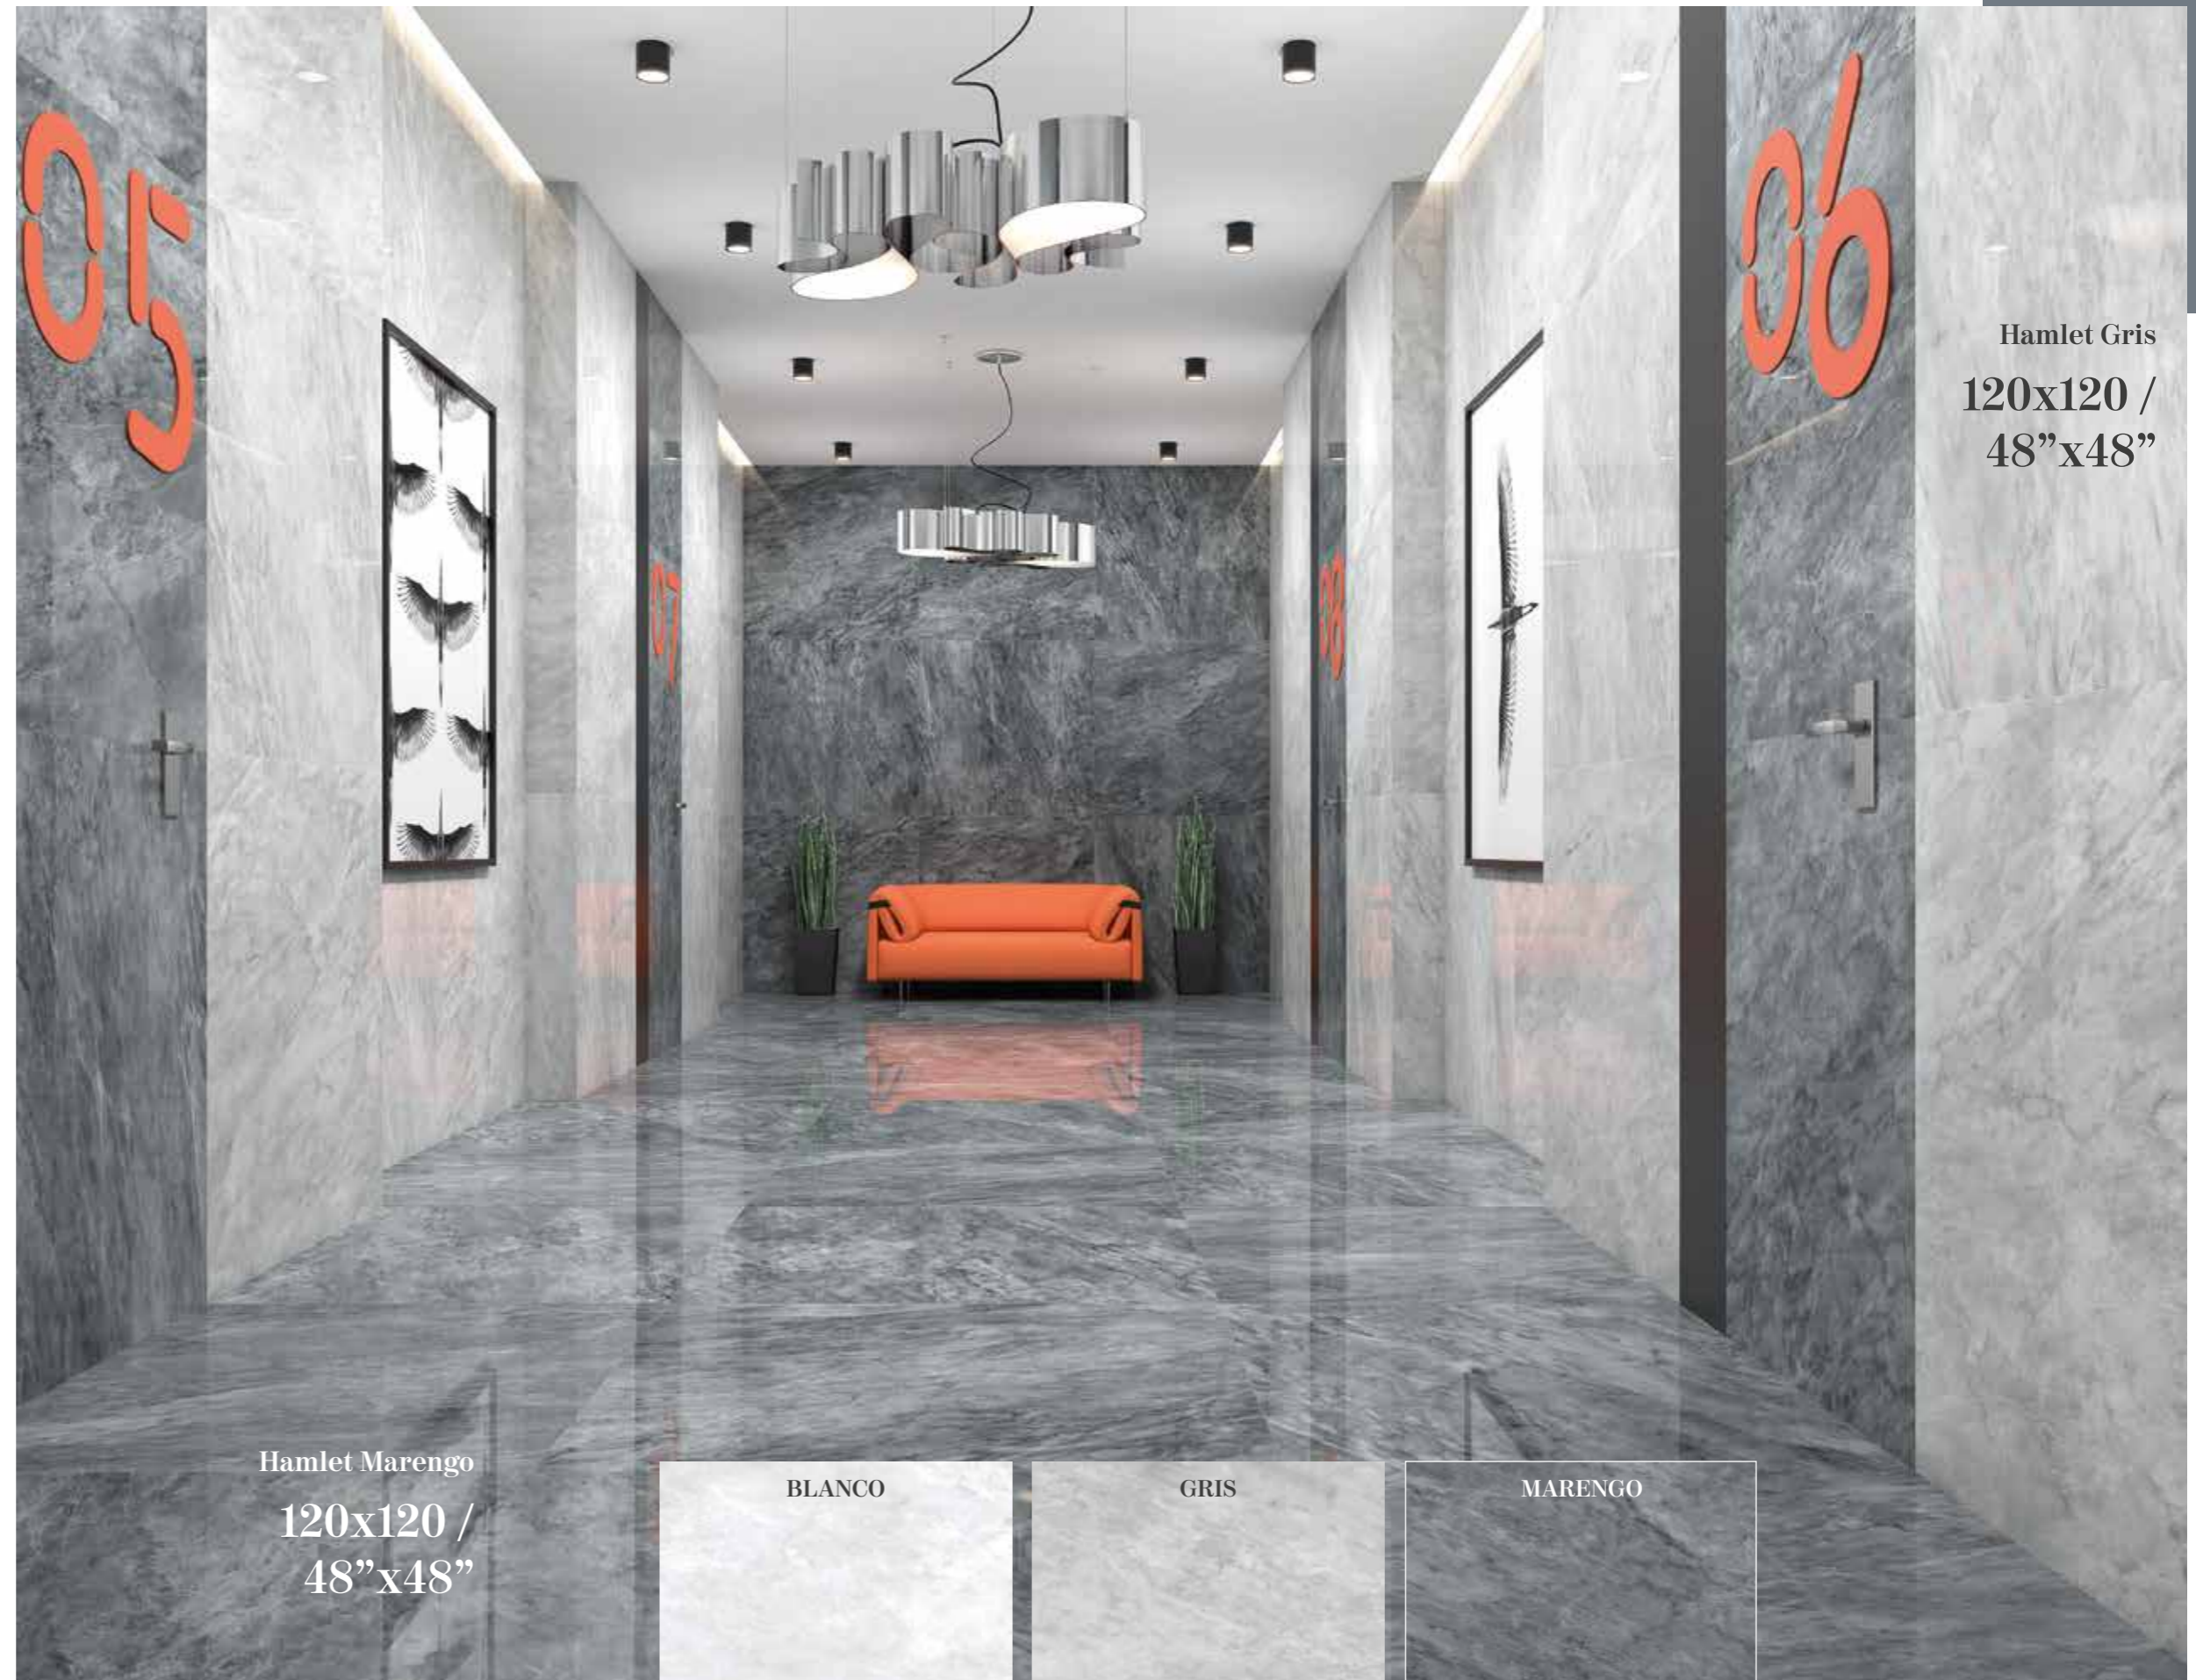

HAMLET

POLISHED PORCELAIN

Sizes / Formatos

POLISHED RECTIFIED
M63

120x120 /
48"x48"

M56

60x120 /
24"x48"

M44

60x60 /
24"x24"

All mosaics
page 385
Todos los
mosaicos pág. 385

Shade Variation / Variación Gráfica

Hamlet Gris
120x120 /
48"x48"

Hamlet Marengo
120x120 /
48"x48"

BLANCO

GRIS

MARENGO