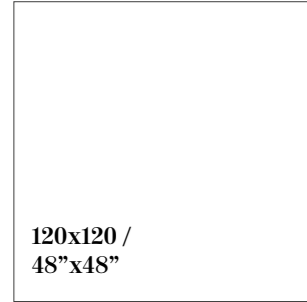

HAMLET

POLISHED PORCELAIN

Sizes / Formatos

POLISHED RECTIFIED
M63

120x120 /
48"x48"

M56

60x120 /
24"x48"

M44

60x60 /
24"x24"

All mosaics
page 385
Todos los
mosaicos pág. 385

Shade Variation / Variación Gráfica

Hamlet Gris
120x120 /
48"x48"

Hamlet Marengo
120x120 /
48"x48"

BLANCO

GRIS

MARENGO